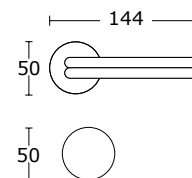

Nikiel Satyna - S05
15-845