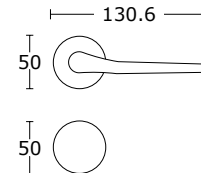

Chrom Satyna - S24
15-338

BDR 149,99 zł 184,49 zł

15-166 **WK 54,00 zł** 66,42 zł

15-167 **WB 54,00 zł** 66,42 zł

15-055 **WC 97,00 zł** 119,31 zł