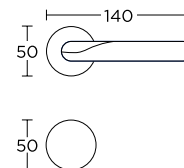

Nikiel Satyna - S05
25-191