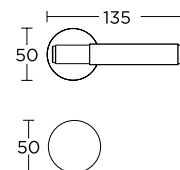

Mosiądz Matowy - S26
25-141