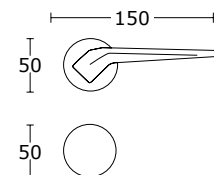

Nikiel Satyna - S05
15-043