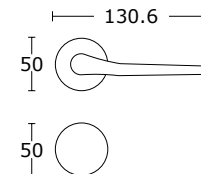

Czarny Matowy - S19
25-188

	BDR 149,99 zł 184,49 zł
15-572	WK 54,00 zł 66,42 zł
15-574	WB 54,00 zł 66,42 zł
15-573	WC 97,00 zł 119,31 zł