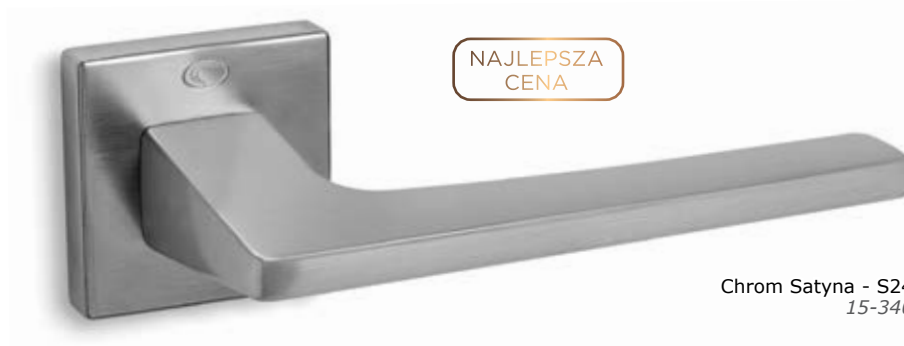

15-163 **WB 54,00 zł** 66,42 zł

15-038 **WC 97,00 zł** 119,31 zł

MODEL
1495

CONVEX[®]
HANDLES KNOBS DESIGN & PRODUCTION

MADE
IN
GREECE

www.convexdesign.pl

CENA NETTO / CENA BRUTTO

Chrom Satyna - S24
15-340