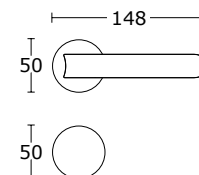

Nikiel Satyna - S05
15-387