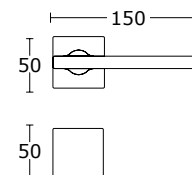

Chrom Satyna - S24
15-021