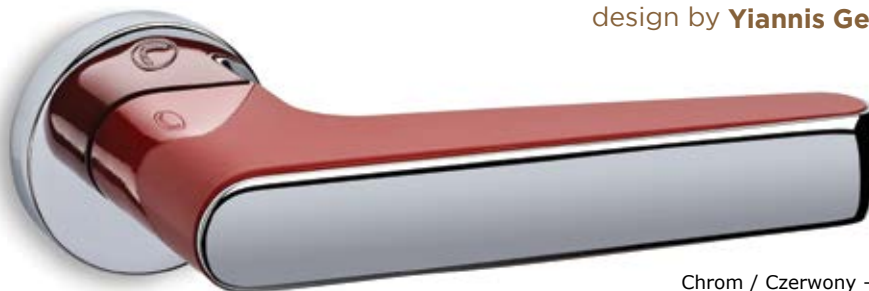

15-185 **WB 58,00 zł** 71,34 zł

15-041 **WC 99,00 zł** 121,77 zł

MODEL
2015

MADE
IN
GREECE

www.convexdesign.pl

CONVEX[®]
HANDLES KNOBS DESIGN & PRODUCTION

design by **Yiannis Georaras**

Chrom / Czerwony - S04 / S14
15-332