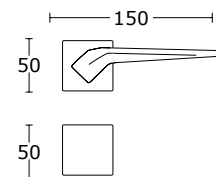

Chrom - S04
25-394