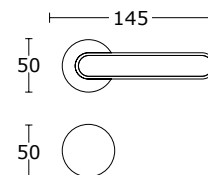

Chrom Satyna / Chrom - S24 / S04
15-049