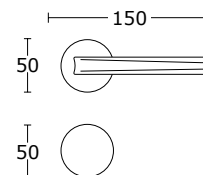

MODEL
2205

MADE
IN
GREECE

www.convexdesign.pl

CENA NETTO / CENA BRUTTO

CONVEX[®]
HANDLES KNOBS DESIGN & PRODUCTION

design by **Yiannis Ghikas**

Miedź Satyna - S11
15-388

	BDR 309,99 zł	381,29 zł
 15-405	WK 58,00 zł	71,34 zł
 15-403	WB 58,00 zł	71,34 zł
 15-404	WC 99,00 zł	121,77 zł