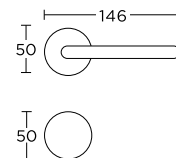

Czarny Matowy - S19
25-445